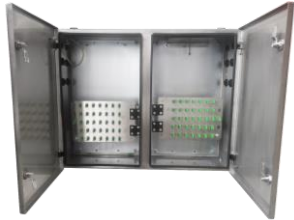

ATEX

ALAGRUP

"Enerjimiz Enerjiniz"

LIGHTNING TRANSFORMER/ TN1

- 1100 V/ 220 V
- UP TO 4 OUTPUTS ACCORDING TO THE DESIRED CURRENT VALUES
- REMOTE MONITORING, CURRENT-VOLTAGE MONITORING
- EASY ACCESS TO ALL DATA WITH TOUCH SCREEN
- DOMESTIC AND TURKISH, ADJUSTABLE PLC SOFTWARE
- EASY OPEN/CLOSED DOOR
- EASY ACCESS TO INTERIOR EQUIPMENT THANKS TO SPECIAL DESIGN

ATEX

ALAGRUP

"Enerjimiz Enerjiniz"

LIGHTNING ARMATURES SVN8, EZSVP13

- **EZSVP13 LONGWALL LIGHTNING**
90-264V Supply Voltage
Powerful lighting up to 35 Watts
13 kg weight
- **SVN8 GALLERY LIGHTNING**
200-240V AC Supply Voltage
Powerful lighting up to 24 Watts
8 kg weight

ATEX

ALAGRUP

"Enerjimiz Enerjiniz"

CABLE JUNCTION BOXES

- Cable junction boxes up to 220V-1.1 kV
- Cable junction boxes for signal cables and telephone cables
- Fiber optic cable junction boxes

ATEX

ALAGRUP